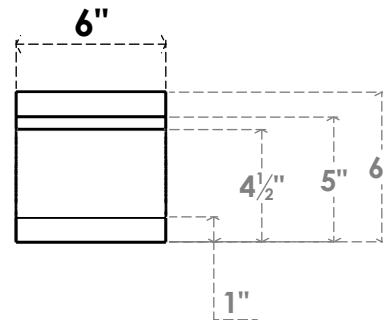

# ITEM NUMBER: BRCPC060X06000X06000MRC

6"W X 6"D X 6"H MERCED ARCHITECTURAL GRADE PVC CLOSED KNEE BRACE

**SIDE PROFILE**

**FRONT PROFILE**

**ISOMETRIC**

EKENA MILLWORK  
2300 WEST MAIN ST.  
CLARKSVILLE, TX 75426  
TOLL FREE: 866-607-0453  
WWW.EKENAMILLWORK.COM