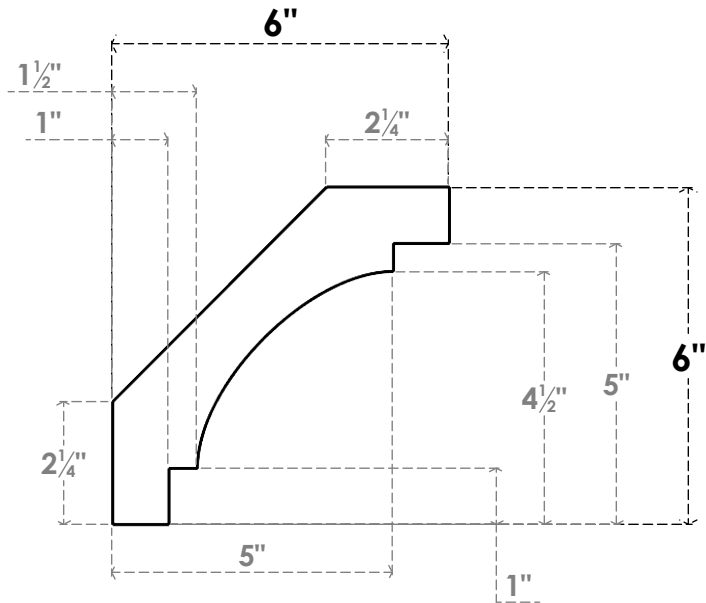

# ITEM NUMBER: BRCPC060X06000X06000MRC

6"W X 6"D X 6"H MERCED ARCHITECTURAL GRADE PVC CLOSED KNEE BRACE

**SIDE PROFILE**

**FRONT PROFILE**

**ISOMETRIC**

EKENA MILLWORK  
2300 WEST MAIN ST.  
CLARKSVILLE, TX 75426  
TOLL FREE: 866-607-0453  
WWW.EKENAMILLWORK.COM